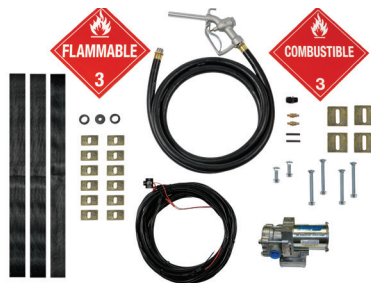

## The Living is Easy

**Keep your gear and extra fuel secure  
in a refueling tank and tool box combo!**

**O**ur 40-gallon refueling tank and tool box combo is the perfect solution for drivers who want a mobile refueling station onboard with 6 cubic feet to securely store gear and equipment.

The 40-gallon refueling tank is Department of Transportation (DOT) legal to carry and transfer gasoline, diesel, and kerosene fuels, and features an easy-to-use purge function that moves remaining fuel from the hose back into the fuel tank. The tool box is equipped with locking handles to keep gear secure and gas-filled shocks that make it easy to open and close the tool box lid.

All fuel systems ship with all parts needed for installation and use.

**SHORT AND  
LONG BED**

**Fits:** All Full-Size Trucks  
**Fuel:** Gasoline, Diesel, Kerosene  
**Ship Weight:** 215 lb.  
**Dimensions:** 59" L x 21" W x 21" H  
**Part Number:** 080-01-15195  
**Textured Coating Part Number:** 080-BL-15195

### FEATURES AND BENEFITS

- For drivers who own ATVs, boats, generators, landscape or farming equipment, or want the option to fuel their truck or additional vehicles
- Comes with 12-volt GPI® fuel pump, 12 ft. hose, nozzle, fuel cap, wiring harness with cab-mounted power switch, and mounting hardware
- Pumps up to 8 gallons per minute
- 6 cubic ft. of storage space
- Built from 14-gauge ReliaSteel®, high-yield U.S. aluminized steel
- Powder coated black for durability and strength
- Gas-filled shocks for easy opening and closing
- Baffled to prevent fuel sloshing
- Locking handles to keep gear secure
- 6-year, unlimited mile warranty
- **Optional upgrade:** Textured coating