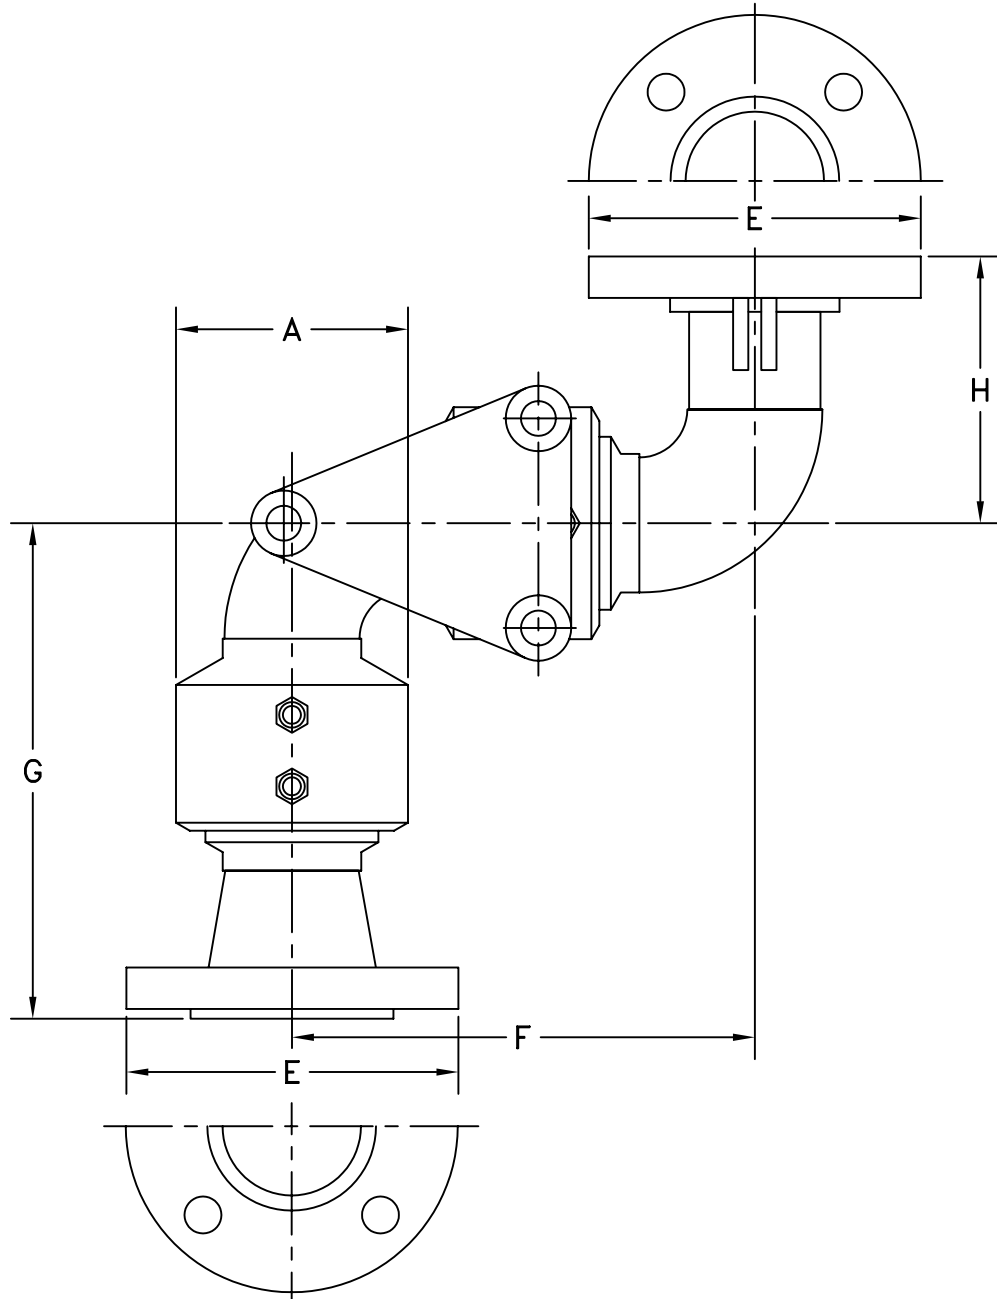

STYLE 58FSB SWIVEL JOINT—FABRICATED

SIZE	2"	3"	4"
A	4-3/32"	5-1/8"	6-7/32"
E	6"	7-1/2"	9"
F	8-1/8"	10-3/4"	12-3/4"
G	8-5/8"	10-1/2"	11-3/4"
H	9-5/16"	9-3/16"	8-7/8"
∅ BOLT CIRCLE	4-3/4"	6"	7-1/2"
NO. BOLTS - ∅	(4) 5/8"	(4) 5/8"	(8) 5/8"