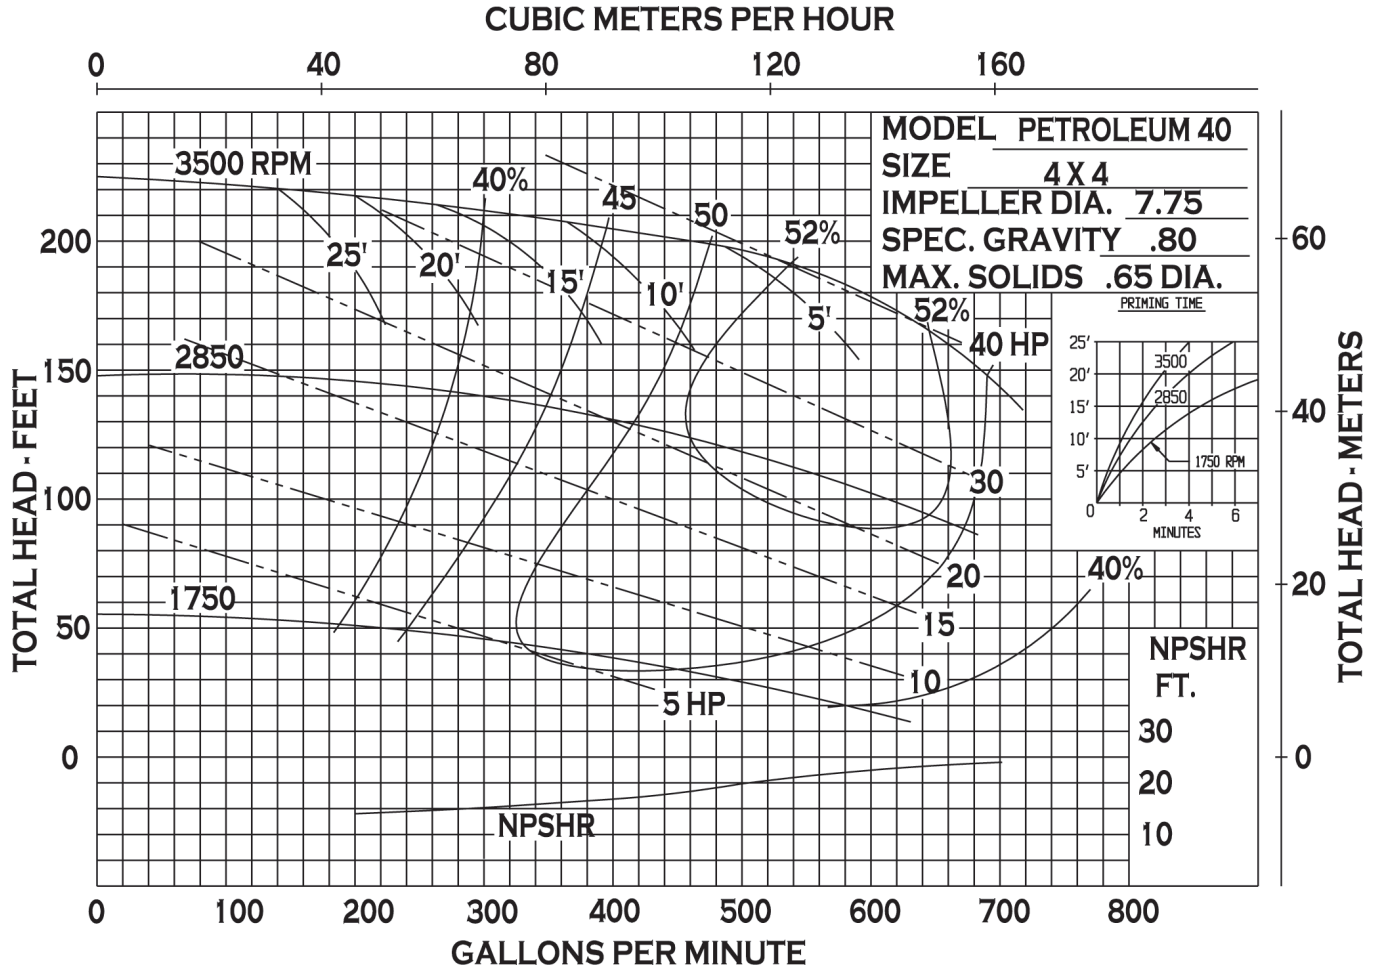

PETROLEUM 40

A John M. Ellsworth Company

John M. Ellsworth Co., Inc.

P.O. Box 240072
8700 West Bradley Road
Milwaukee, WI 53224

800-333-3331 **PHONE**
800-563-8858 **FAX**

info@jmesales.com **E-MAIL**
www.JMEsales.com **WEB**