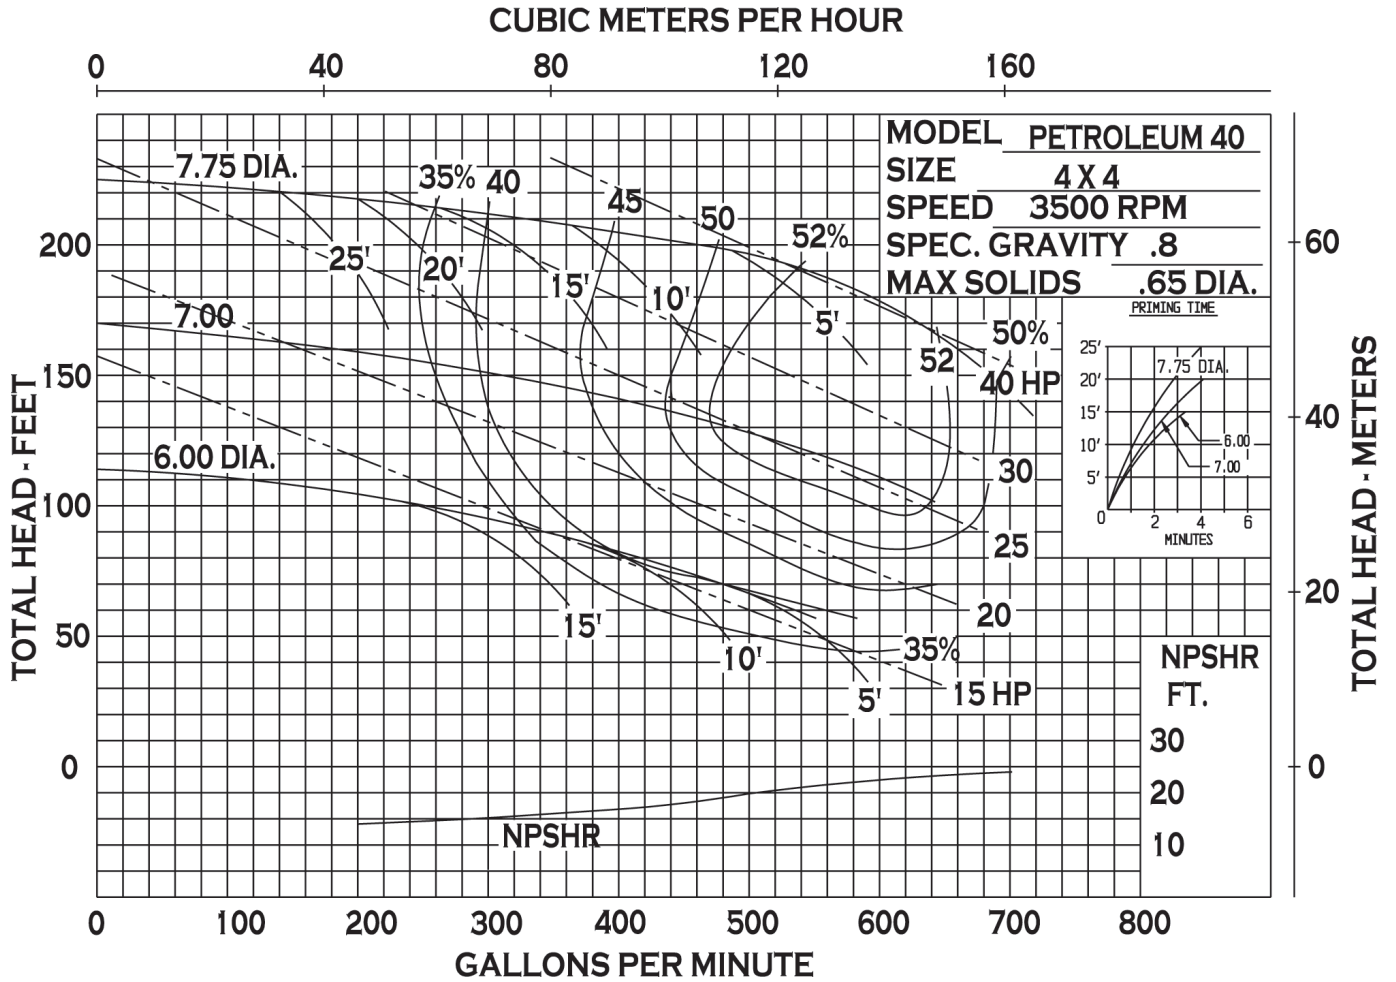

PETROLEUM 40

John M. Ellsworth Co., Inc.

A John M. Ellsworth Company

P.O. Box 240072
8700 West Bradley Road
Milwaukee, WI 53224

800-333-3331 **PHONE**
800-563-8858 **FAX**

info@jmesales.com **E-MAIL**
www.JMESales.com **WEB**