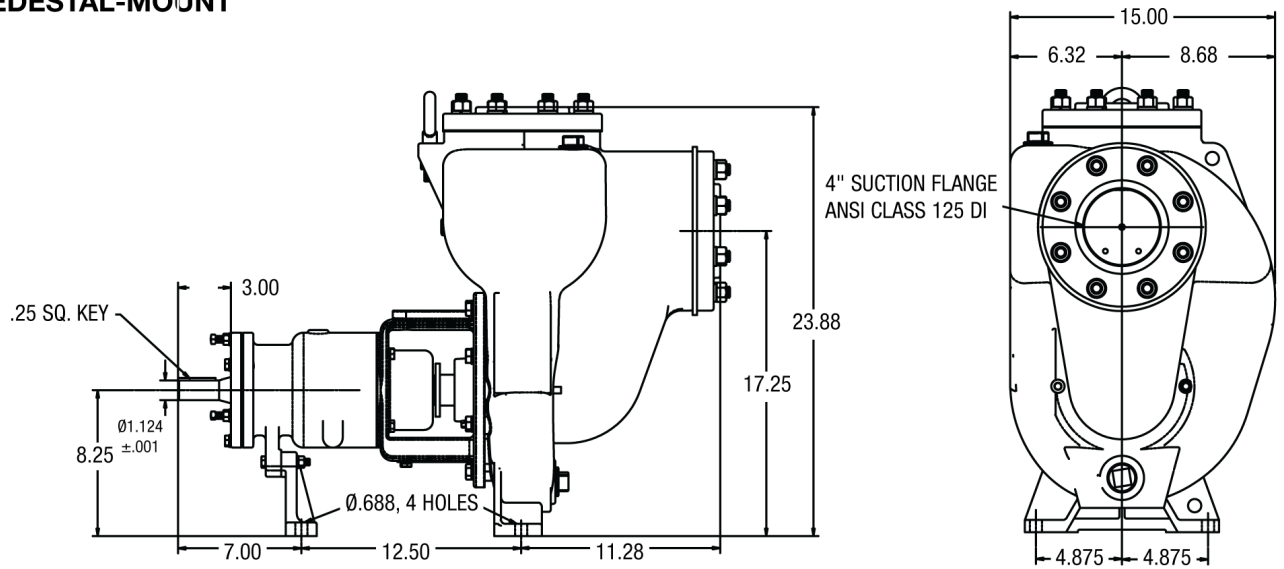

PETROLEUM 40

PEDESTAL-MOUNT

John M. Ellsworth Co., Inc.

P.O. Box 240072
8700 West Bradley Road
Milwaukee, WI 53224

800-333-3331 **PHONE**
800-563-8858 **FAX**

info@jmesales.com **E-MAIL**
www.JMESales.com **WEB**