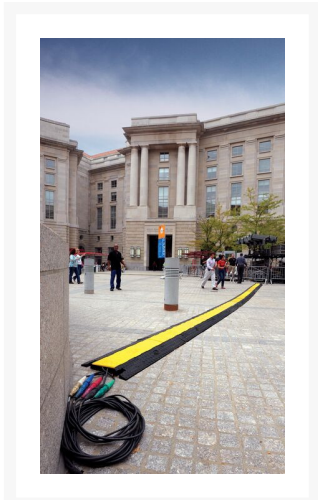

5-Channel Yellow Jacket® Cable Protector for 1" Lines - YJ5-125-Y/B

Product Images

Short Description

- The "Original" cable protector
- Protects cables and hoses up to 1.0" outside dia.
- Dog Bone Connectors to extend to any desired length
- Thick lid and base allow for high volume of traffic
- Hinged lid for easy cable placement
- Modular interlocking design
- Ideal for use in industrial, commercial, and public applications

Description

Yellow Jacket® 5-channel cable protector with hinged lid provides a safe crossing in high volume traffic areas while protecting valuable electrical cables and hose lines from damage. The heavy-duty modular interlocking

design is ideal for use in industrial, commercial, and public applications.

Specifications

Model No	YJ5-125-Y/B
UPC	812958009031
Color	Yellow Lid / Black Base
Quantity Included	1
Pallet Quantity	36
Load Capacity Per Axle	32600 lbs
Length (Inches)	36
Width (Inches)	20
Height (Inches)	2
Max Cable Outside Diameter (Inches)	1
Number of Channels	5-Channels
Connector Type	Dog Bone Connector
Channel Width	1.375