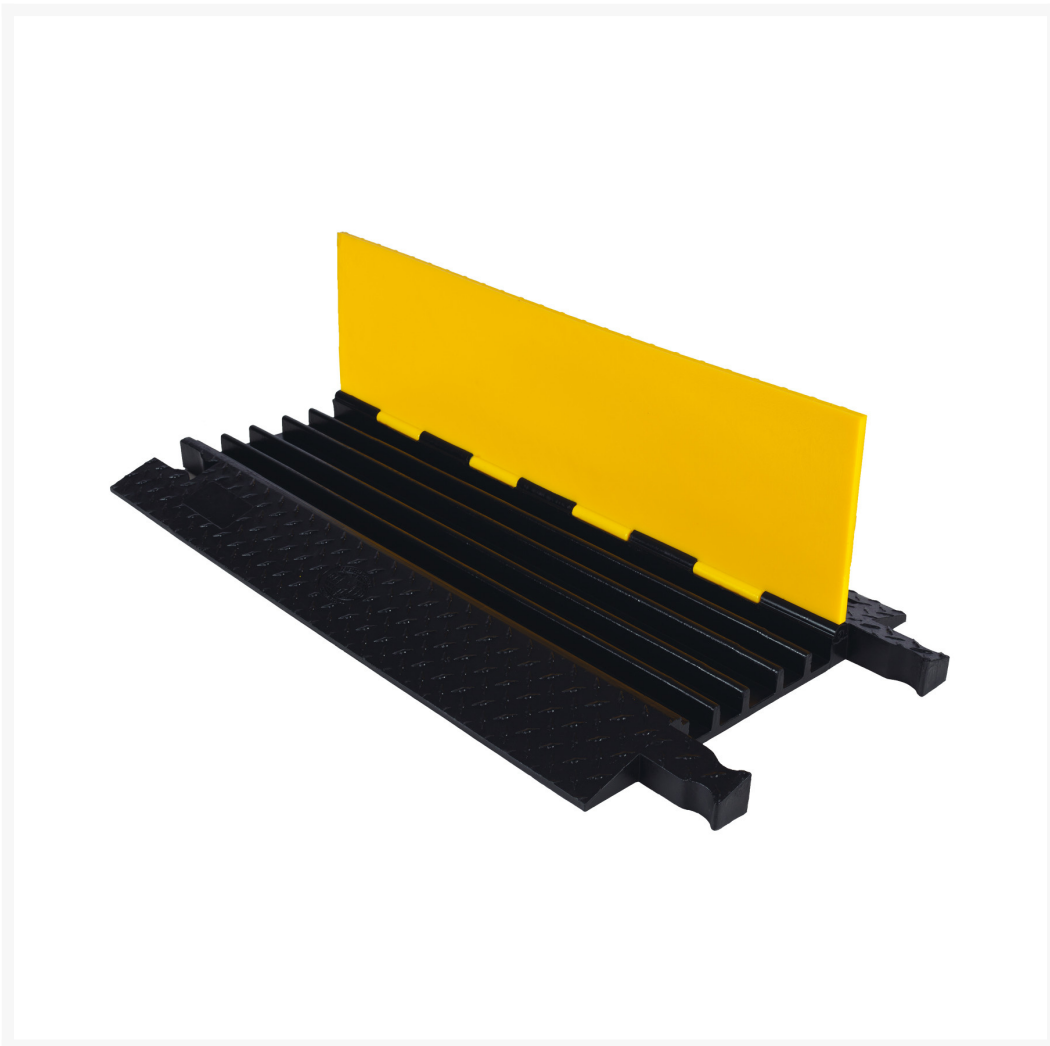

5-Channel Yellow Jacket® Cable Protector for 1" Lines - YJ5-125-Y/B

Product Images

Short Description

- The "Original" cable protector
- Protects cables and hoses up to 1.0" outside dia.
- Dog Bone Connectors to extend to any desired length
- Thick lid and base allow for high volume of traffic
- Hinged lid for easy cable placement
- Modular interlocking design
- Ideal for use in industrial, commercial, and public applications

Description

Yellow Jacket® 5-channel cable protector with hinged lid provides a safe crossing in high volume traffic areas while protecting valuable electrical cables and hose lines from damage. The heavy-duty modular interlocking

design is ideal for use in industrial, commercial, and public applications.

Specifications

Model No	YJ5-125-Y/B
UPC	812958009031
Color	Yellow Lid / Black Base
Quantity Included	1
Pallet Quantity	36
Load Capacity Per Axle	32600 lbs
Length (Inches)	36
Width (Inches)	20
Height (Inches)	2
Max Cable Outside Diameter (Inches)	1
Number of Channels	5-Channels
Connector Type	Dog Bone Connector
Channel Width	1.375