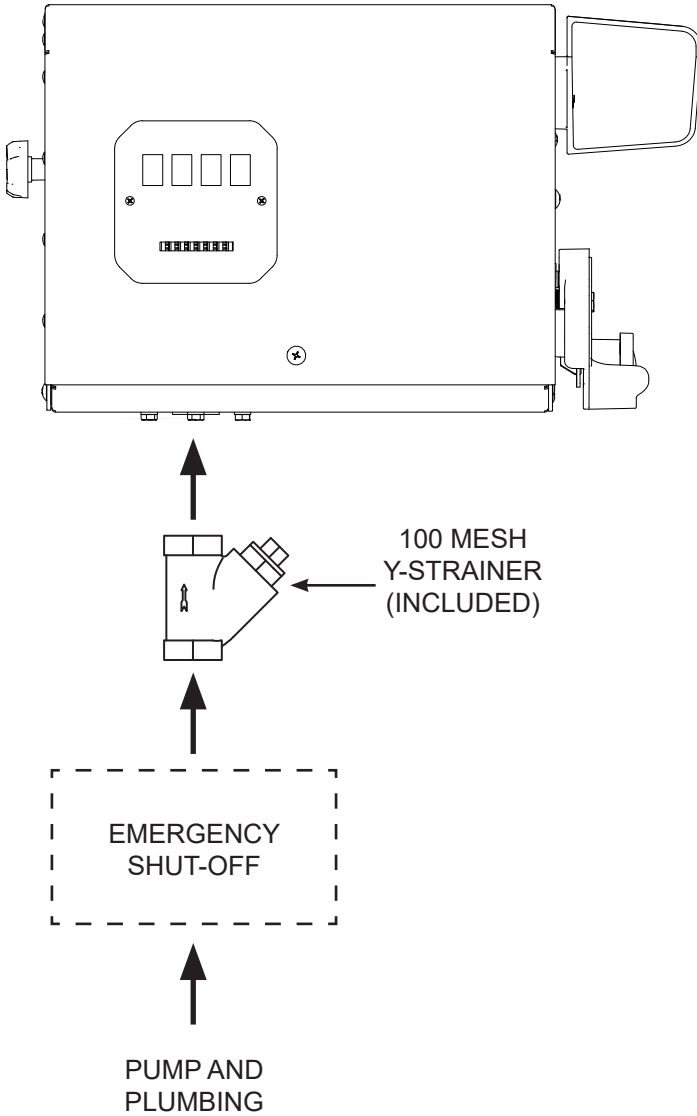

Instruction Sheet for QM40-RD
Upstream Fuel Y-Strainer

**DISPENSER IS NOT TO BE
OPERATED WITHOUT AN
UPSTREAM Y-STRAINER IN PLACE**

QM40-RD REMOTE DISPENSERS ARE SHIPPED WITH A 100 MESH Y-STRAINER TO ENSURE QUALITY PERFORMANCE OF THE QM40 FUEL METER.

THE STRAINER SHOULD BE PLACED IN-LINE AT THE INLET OF THE DISPENSER, BETWEEN THE DISPENSER AND THE EMERGENCY SHUT-OFF.

QM40-RD REMOTE DISPENSER

Wichita / Sydney

GREAT PLAINS INDUSTRIES

©2022 Great Plains Industries, Inc., All Rights Reserved.
Great Plains Industries, Inc. / 800-835-0113 / GreatPlainsIndustries.com