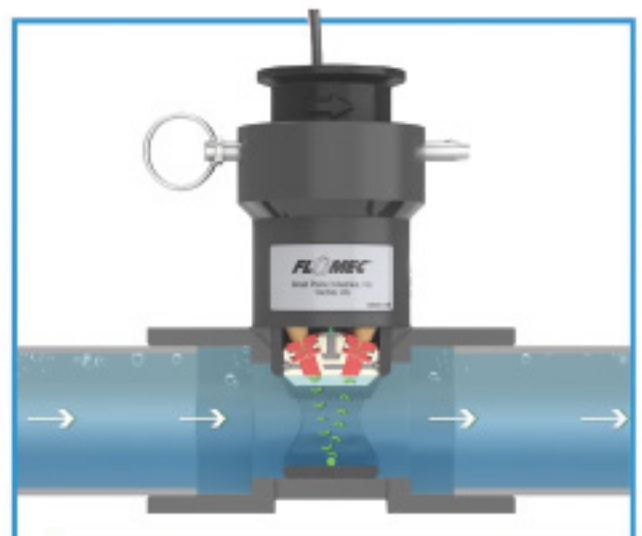

AQUAsonic

from the SONIC SERIES of flow meters

FLAMEC®

ACHIEVE PEACE OF MIND

FROM ACCURATE, DEPENDABLE METERING

AQUAsonic delivers the ultimate total cost of ownership for irrigation flow measurement. It's powerful combination of ultrasonic flow sensor and Q9 computer display provides accurate flow measurement and ease of reading in the field. AQUAsonic provides valuable

warnings on system performance detecting possible leaks or line blockage. And with no moving, wearable parts customers benefit from season-long accurate readings, simple winterization line clearing, and overall low maintenance.

POWERFUL & CONFIGURABLE ON-SITE READING

Battery-powered local computer display.
Measure flow range of 0.1 to 15fps.

LOW MAINTENANCE

No moving, wearable parts.
Easy prep for winterization.

Wichita · Sydney

GREAT PLAINS INDUSTRIES

AQUAsonic

from the SONIC SERIES of flow meters

FL_oMEC[®]

WIDE RANGE OF SIZES & FITTINGS

The AQUAsonic is designed for pipe sizes from 1-inch to 12-inches

EASY TO REMOVE AND CLEAN AS NECESSARY