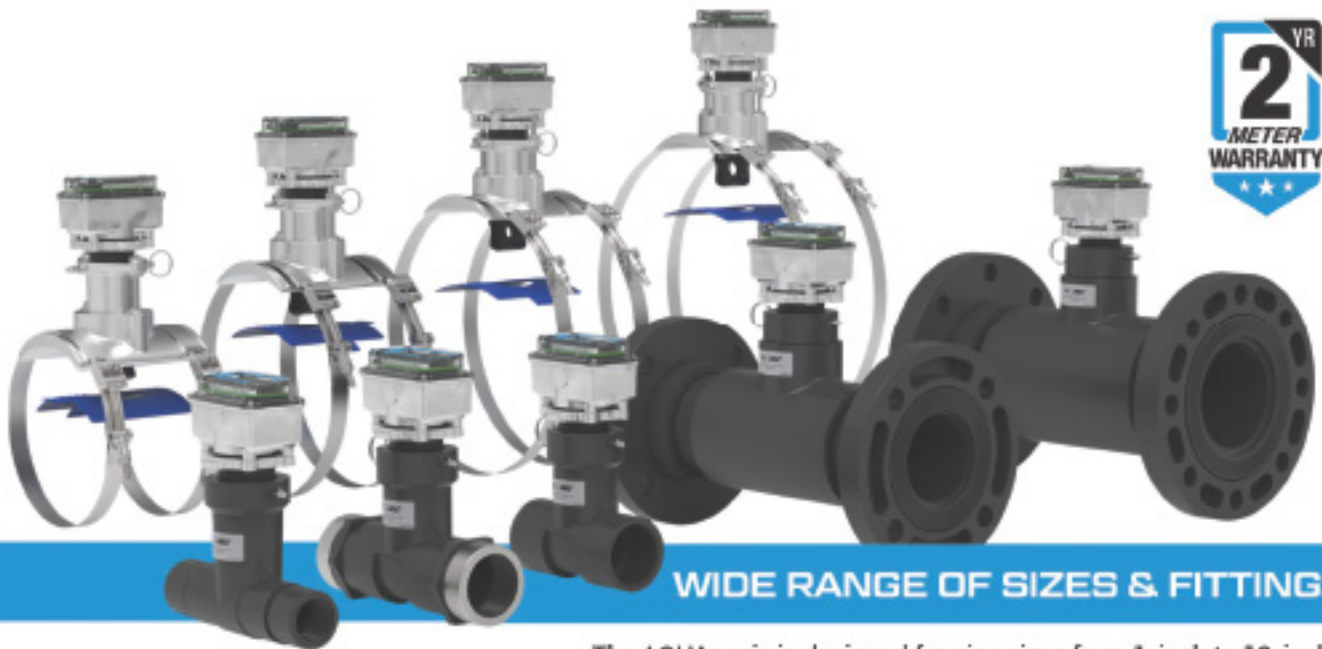

AQUAsonic

from the SONIC SERIES of flow meters

FLAMEC®

ACHIEVE PEACE OF MIND

FROM ACCURATE, DEPENDABLE METERING

AQUAsonic delivers the ultimate total cost of ownership for irrigation flow measurement. It's powerful combination of ultrasonic flow sensor and Q9 computer display provides accurate flow measurement and ease of reading in the field. AQUAsonic provides valuable

POWERFUL & CONFIGURABLE ON-SITE READING

Battery-powered local computer display.
Measure flow range of 0.1 to 15fps.

LOW MAINTENANCE

No moving, wearable parts.
Easy prep for winterization.

Wichita · Sydney

GREAT PLAINS INDUSTRIES

AQUAsonic

from the SONIC SERIES of flow meters

FL_oMEC[®]

WIDE RANGE OF SIZES & FITTINGS

The AQUAsonic is designed for pipe sizes from 1-inch to 12-inches

EASY TO REMOVE AND CLEAN AS NECESSARY