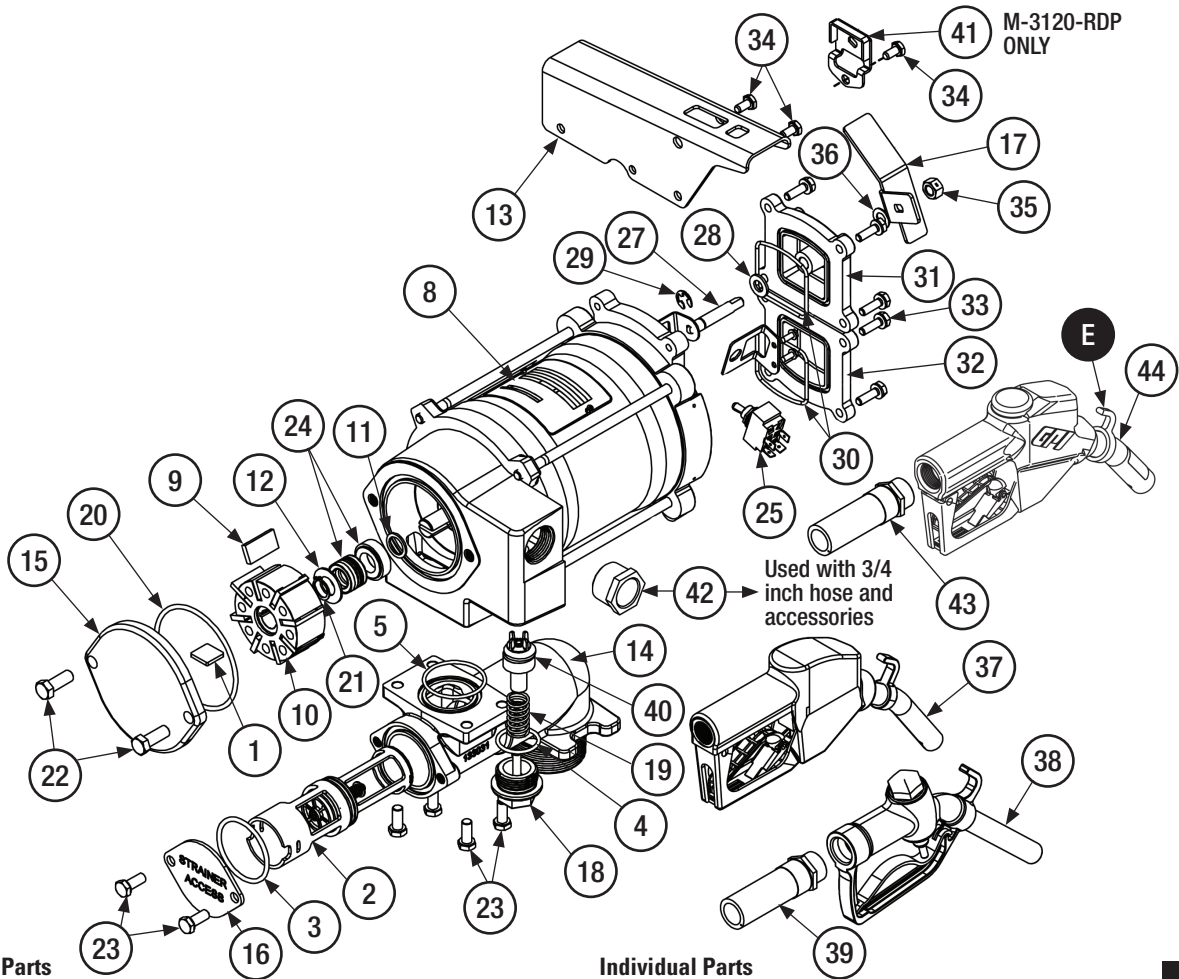

ILLUSTRATED PARTS DRAWING: M-3120

Individual Parts

Item No.	Part No.	Description	Req'd.
1	121010-02	Shaft Key or Kit D	1
2	121013-503	Check Valve Strainer Assy	1
3	901001-90	O-Ring, -226, 1.984 ID X .139, NBR, R/C or Kit A	1
4	901002-50	O-Ring, -916, 1.171 ID X .116, NBR, R/C or Kit A	1
5	901002-89	O-Ring, -133, 1.799 ID X .103, NBR, R/C or Kit A	1
8	133516-01	1/3 HP Motor Assy, 115-Volt	1
8	133517-01	1/3 HP Motor Assy, 230-Volt	1
9	133020-1	Vane or Kit D	8
10	133022-501	Rotor	1
11	133026-1	Washer, Slinger	1
12	133027-1	Washer, Spacer or Kit B	1
13	13312401	Cover, Nozzle	1
14	133052-01	Base Assy with Check Valve	1
15	133032-02	Coverplate	1
16	133033-501	Base End Plate	1
17	13312201	Switch Lever	1
18	133059-05	Poppet Plug	1
19	133062-1	Poppet Spring	1
20	901003-15	O-Ring, -237, 3.359 ID X .139, NBR, R/C or Kit A or D	1
21	904006-33	Ring, Retaining, 1/16" Diameter, Carbon Steel or Kit B	1
22	904006-38	Screw, Hex Head, 3/8"-16 x 1"	2
23	904001-37	Hex Head Screw 5/16" - 18 x 3/4"	6
24	906006-53	Shaft Seal or Kit B	1
25	133865-501	Switch or Kit C	1
26	133848-01	Switch Bracket	1
27	133845-01	Switch Acuator Assy	1
28	904006-63	Washer, Spring	1
29	904004-97	Ring, Retaining	1
30	110026-6	O-Ring, Switch Coverplate	2

Individual Parts

Item No.	Part No.	Description	Req'd.
31	133802-01	Cover, Switch	1
32	133881-01	Cover	1
33	904005-39	Screw, Hex Head, 1/4-20 x 7/8	8
34	904003-33	Screw, Hex Head, 1/4-20 x 1/2	2
35	904006-62	Nut, Lock, Hex, Center Type, 3/8-16	1
36	904006-16	Washer, Nylon	1
37	906004-98	Nozzle, Automatic Leaded, 3/4" NPT	1
38	906001-506	Nozzle, Manual Leaded, 3/4" NPT	1
39	110049-2	Hose Assy, 3/4"	1
40	133505-01	Poppet Assy Kit	1
41	133419-01	Switch Locking Lever (M-3120-RDP only)	1
42	111018-1	Bushing, 1" x 3/4"	1
43	121036-1	Hose Assy, 1"	1
44	906008-570	Nozzle, Automatic Diesel, 1" NPT	1