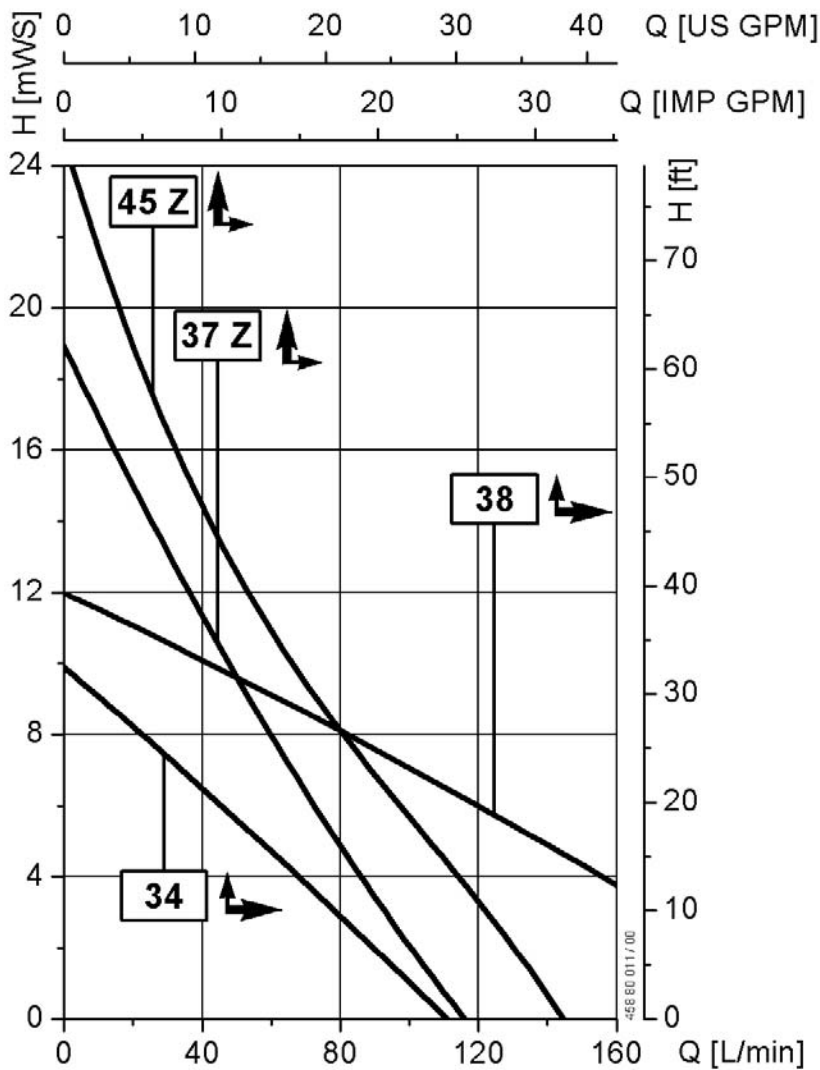

Motor F 458-1, F 460-1 Ex
with barrel pumps
S / AL / HC

Model
F 424 S-43/**38**
F 424 S-43/**37 Z**
F 424 S-50/**45 Z**

Values $\pm 10\%$
Obtained with water at 68°F (20°C) at the outlet nozzle of the pump