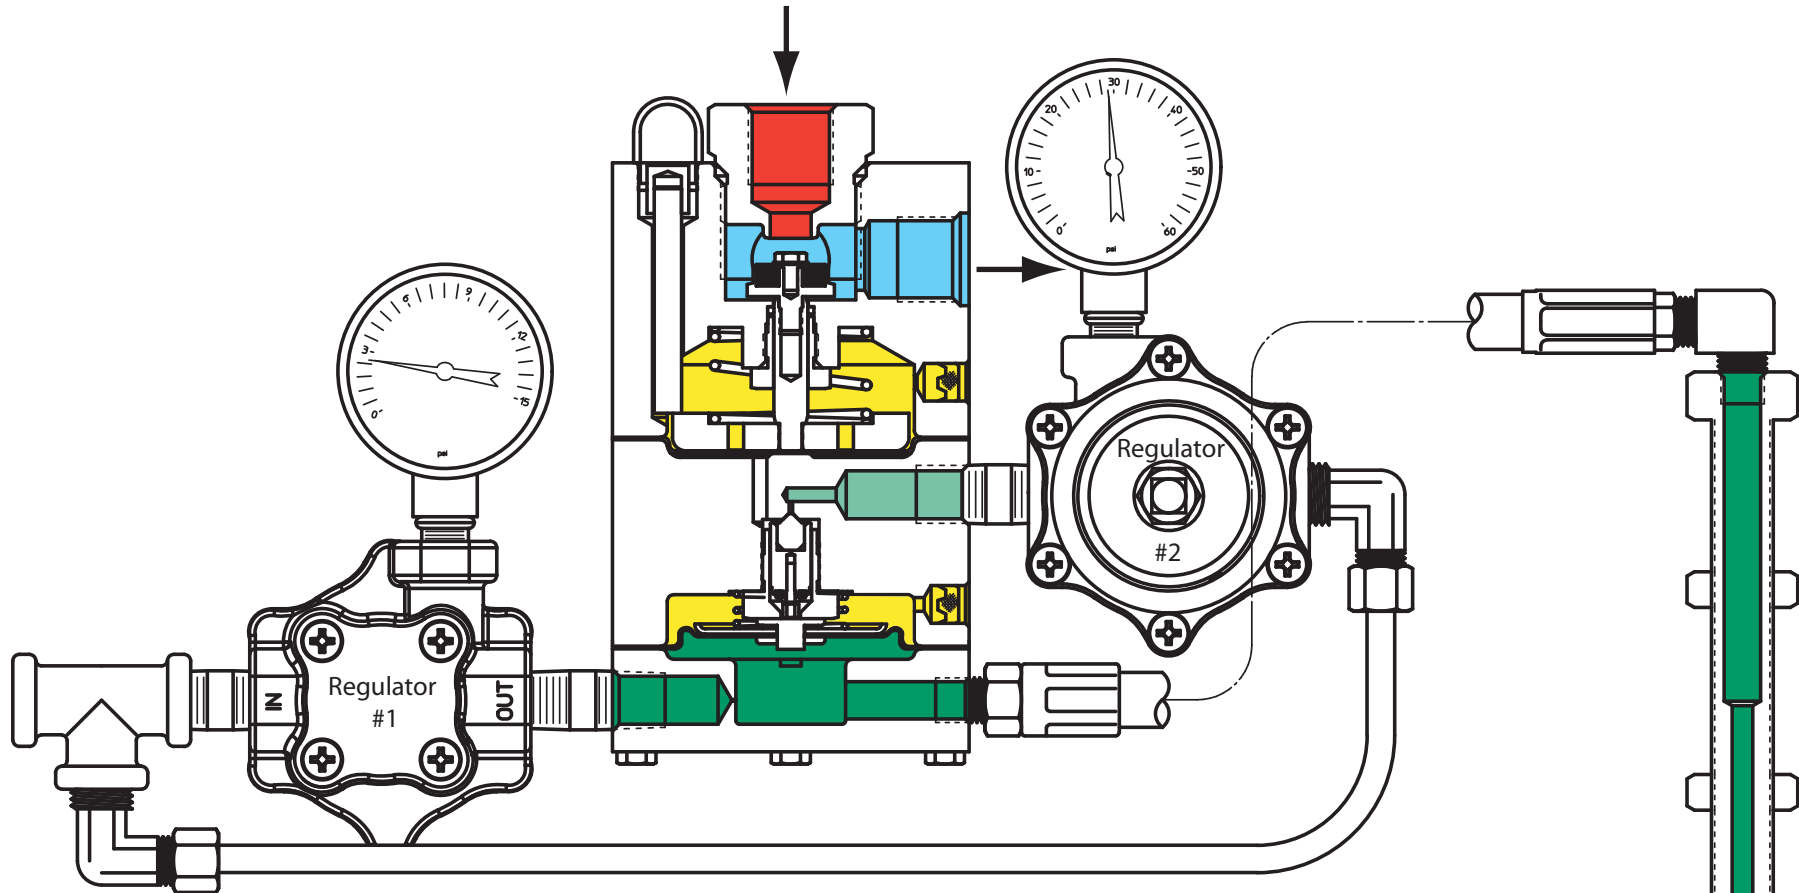

# Type N201 Cylinder Filling Valve (Open)

- INLET PRESSURE
- OUTLET PRESSURE
- ATMOSPHERIC PRESSURE
- LOADING PRESSURE 1
- LOADING PRESSURE 2