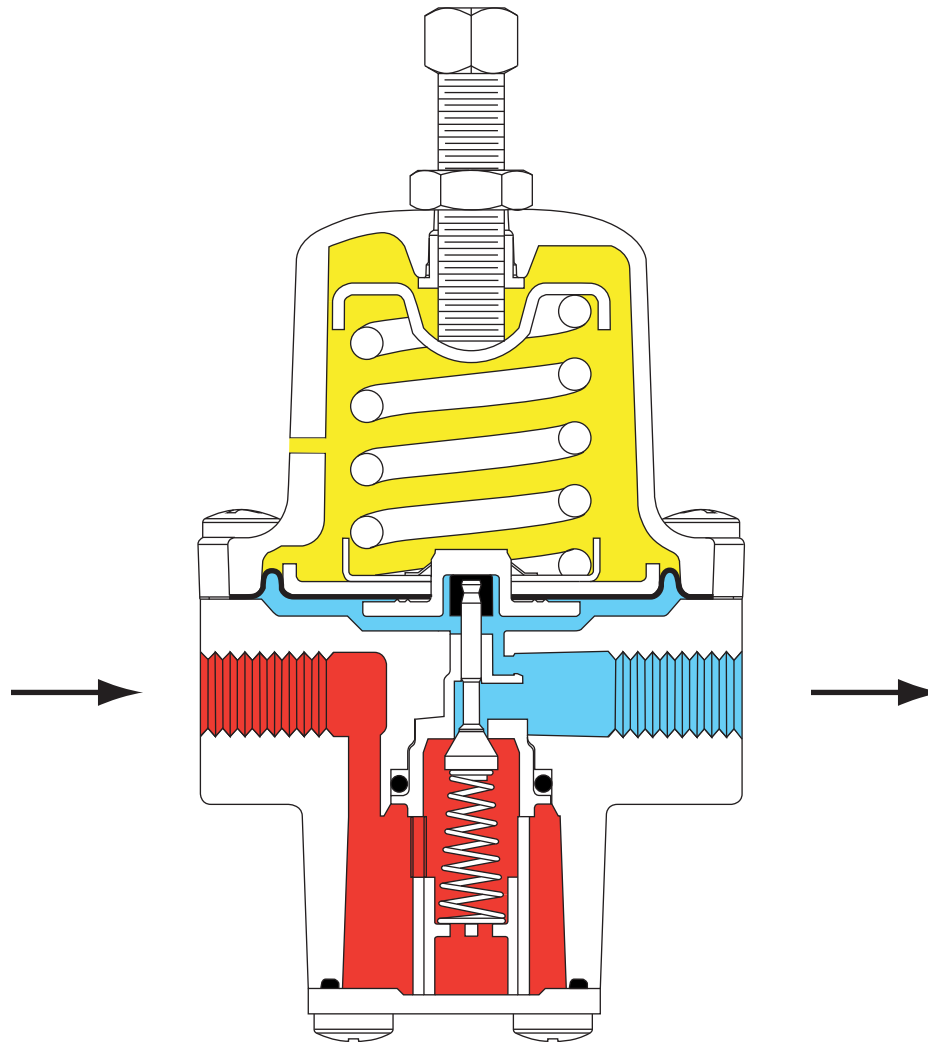

67C Series Filter Regulator

- INLET PRESSURE
- OUTLET PRESSURE
- ATMOSPHERIC PRESSURE

W8442