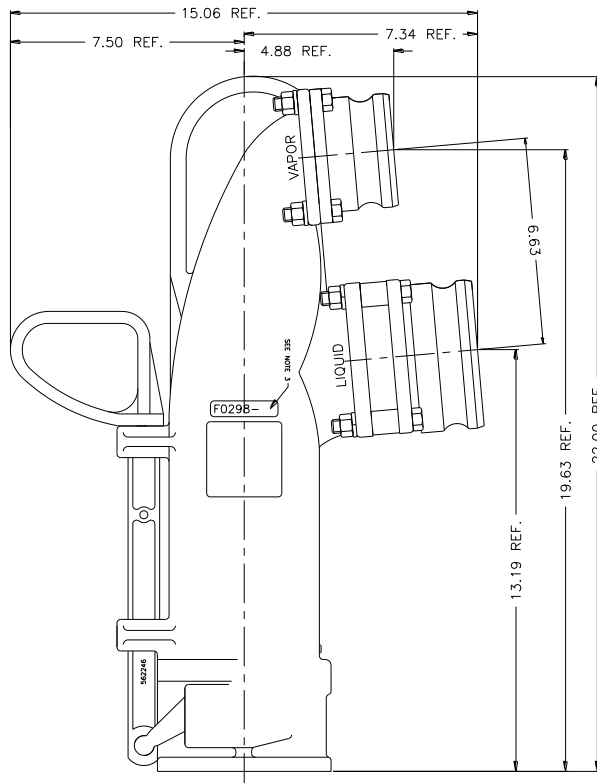

# F0298006 | VARIANTS & KITS

## OVERALL DIMENSIONS

## VARIANTS

PART NO.	DESCRIPTION	WEIGHT
F0298006	Coaxial Elbow 3" C&G Vapor x 4" C&G Product	17.7 lbs

## REPAIR KITS

PART NO.	DESCRIPTION
562249	Sight glass Kit
562250	Coupler Tube Replacement Kit

As a part of a continuous commitment to product development the company reserves the right to alter the specification of its products without prior notice.