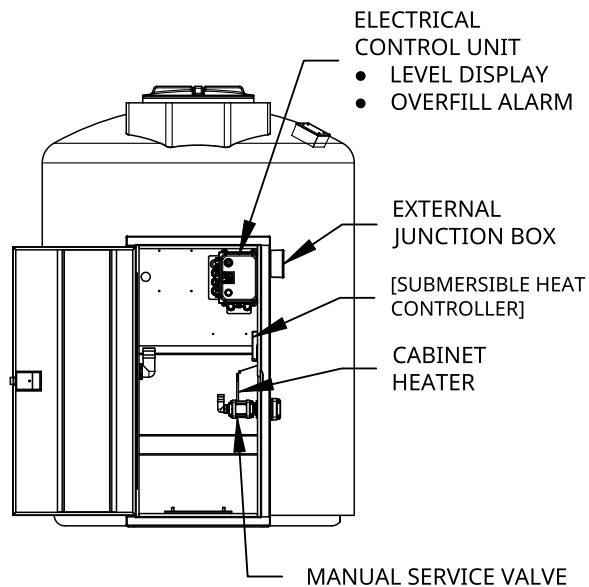

NOTE: OPTIONAL COMPONENTS ARE LISTED IN SQUARE BRACKETS [].

NOTE: DIMENSIONS MAY VARY BY ±2%

TANK OPTIONS

TANK SIZE	DIAMETER	DIAMETER + CABINET	HEIGHT
500G	52"	77"	73"
750G	52"	77"	103"
850G	52"	77"	118"
1000G	68"	93"	80"
1050G	52"	77"	134"
1500G	68"	93"	116"
2000G	68"	93"	152"
2100G	91"	117"	89"
3000G	99"	125"	109"