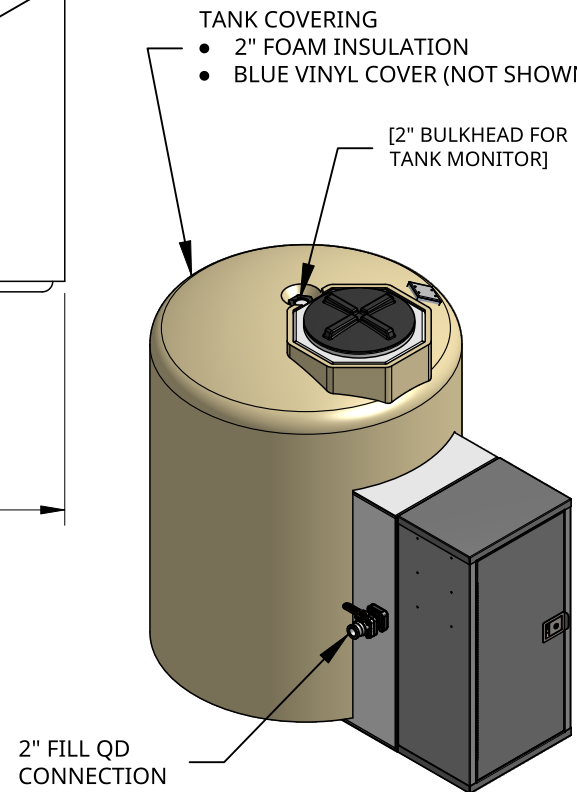

NOTE: OPTIONAL COMPONENTS ARE LISTED IN SQUARE BRACKETS [].

NOTE: DIMENSIONS MAY VARY BY ±2%

TANK OPTIONS

TANK SIZE	DIAMETER	DIAMETER + CABINET	HEIGHT
500G	52"	77"	73"
750G	52"	77"	103"
850G	52"	77"	118"
1000G	68"	93"	80"
1050G	52"	77"	134"
1500G	68"	93"	116"
2000G	68"	93"	152"
2100G	91"	117"	89"
3000G	99"	125"	109"

PROJECT				REMOTE NORTHERN EASYTANK	
DWG.				STANDARD CONFIGURATION	
DWG. NO.				REV	
SD-NET-REM-S0		DRAWN PA	REV DATE 07/22/2022	002	
SCALE 1:32	SIZE A	SHEET	1 OF 1		