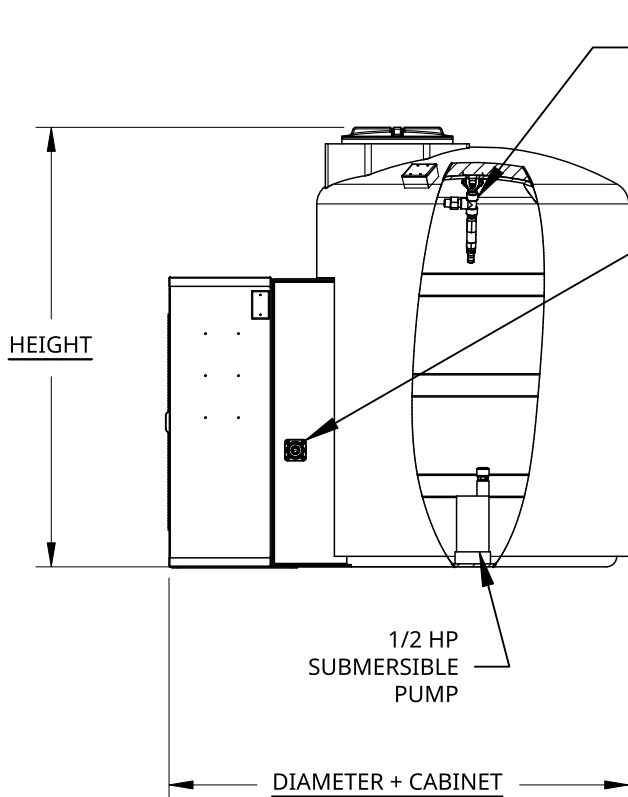

NOTE: OPTIONAL COMPONENTS ARE LISTED IN SQUARE BRACKETS [].

NOTE: DIMENSIONS MAY VARY BY ±2%

TANK OPTIONS

TANK SIZE	DIAMETER	DIAMETER + CABINET	HEIGHT
500G	52"	77"	73"
750G	52"	77"	103"
850G	52"	77"	118"
1000G	68"	93"	80"
1050G	52"	77"	134"
1500G	68"	93"	116"
2000G	68"	93"	152"
2100G	91"	117"	89"
3000G	99"	125"	109"

PROJECT				REMOTE NORTHERN EASYTANK	
DWG.				STANDARD CONFIGURATION	
DWG. NO.				REV	
SD-NET-REM-S0		DRAWN PA	REV DATE 07/22/2022	002	
SCALE 1:32	SIZE A	SHEET	1 OF 1		