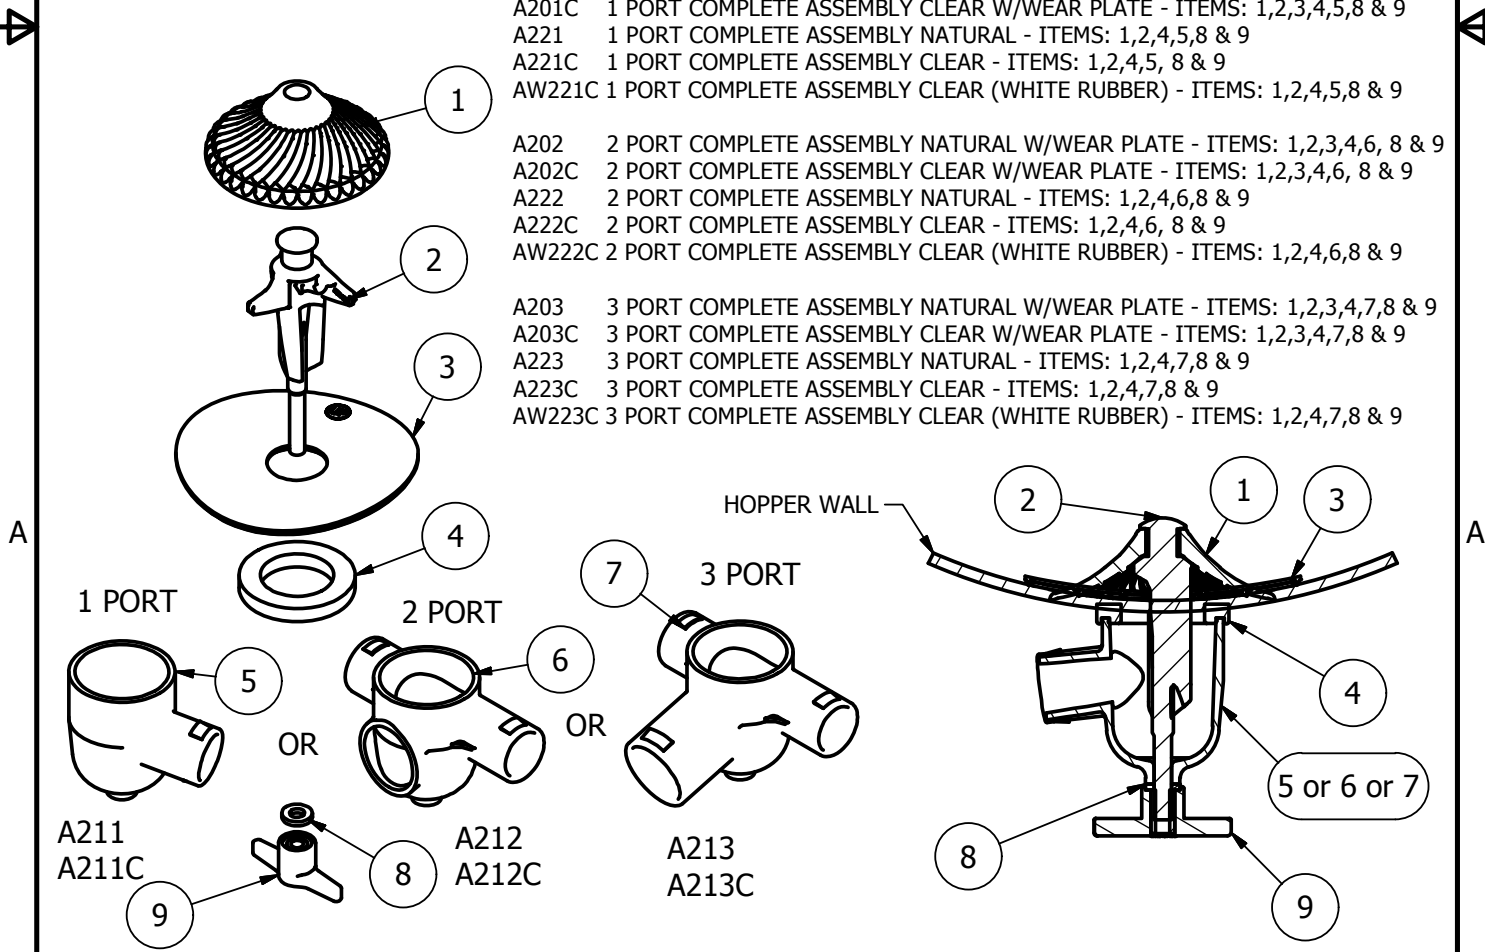

BULK TANK INC. SPIN FLOW AERATOR LIST

CONTACT FACTORY FOR PRICING

ITEM NO.	PART NO.	DESCRIPTION
1	A204	AERATOR RUBBER, BLUE SILICONE - FOOD GRADE
1	AW204	AERATOR RUBBER, WHITE SILICONE - FOOD GRADE
2	A205	AERATOR STEM
3	A207	WEAR PLATE W/CLEAR SILICONE GASKET, STAINLESS STEEL
4	A208	PORT HOUSING GASKET, BLUE SILICONE - FOOD GRADE
5	A211	1 PORT AERATOR HOUSING (NATURAL)
5	A211C	1 PORT AERATOR HOUSING (CLEAR)
6	A212-M	2 PORT AERATOR HOUSING (NATURAL)
6	A212C-M	2 PORT AERATOR HOUSING (CLEAR)
7	A213	3 PORT AERATOR HOUSING (NATURAL)
7	A213C	3 PORT AERATOR HOUSING (CLEAR)
8	A215	TEE HANDLE GASKET
9	A210	AERATOR TEE HANDLE
10	A116	HOPPER PLUG W/GASKET (SHOWN ON NEXT PAGE)
1 & 2	A299	INSIDE AERATOR ASSEMBLY - ITEMS: 1 & 2
1 & 2	AW299	INSIDE AERATOR ASSEMBLY (WHITE RUBBER) - ITEMS: 1 & 2
1, 2 & 3	A200	INSIDE AERATOR ASSEMBLY W/WEAR PLATE - ITEMS: 1, 2 & 3

ASSEMBLIES

- A201 1 PORT COMPLETE ASSEMBLY NATURAL W/WEAR PLATE - ITEMS: 1,2,3,4,5,8 & 9
- A201C 1 PORT COMPLETE ASSEMBLY CLEAR W/WEAR PLATE - ITEMS: 1,2,3,4,5,8 & 9
- A221 1 PORT COMPLETE ASSEMBLY NATURAL - ITEMS: 1,2,4,5,8 & 9
- A221C 1 PORT COMPLETE ASSEMBLY CLEAR - ITEMS: 1,2,4,5, 8 & 9
- AW221C 1 PORT COMPLETE ASSEMBLY CLEAR (WHITE RUBBER) - ITEMS: 1,2,4,5,8 & 9
- A202 2 PORT COMPLETE ASSEMBLY NATURAL W/WEAR PLATE - ITEMS: 1,2,3,4,6, 8 & 9
- A202C 2 PORT COMPLETE ASSEMBLY CLEAR W/WEAR PLATE - ITEMS: 1,2,3,4,6, 8 & 9
- A222 2 PORT COMPLETE ASSEMBLY NATURAL - ITEMS: 1,2,4,6,8 & 9
- A222C 2 PORT COMPLETE ASSEMBLY CLEAR - ITEMS: 1,2,4,6, 8 & 9
- AW222C 2 PORT COMPLETE ASSEMBLY CLEAR (WHITE RUBBER) - ITEMS: 1,2,4,6,8 & 9
- A203 3 PORT COMPLETE ASSEMBLY NATURAL W/WEAR PLATE - ITEMS: 1,2,3,4,7,8 & 9
- A203C 3 PORT COMPLETE ASSEMBLY CLEAR W/WEAR PLATE - ITEMS: 1,2,3,4,7,8 & 9
- A223 3 PORT COMPLETE ASSEMBLY NATURAL - ITEMS: 1,2,4,7,8 & 9
- A223C 3 PORT COMPLETE ASSEMBLY CLEAR - ITEMS: 1,2,4,7,8 & 9
- AW223C 3 PORT COMPLETE ASSEMBLY CLEAR (WHITE RUBBER) - ITEMS: 1,2,4,7,8 & 9